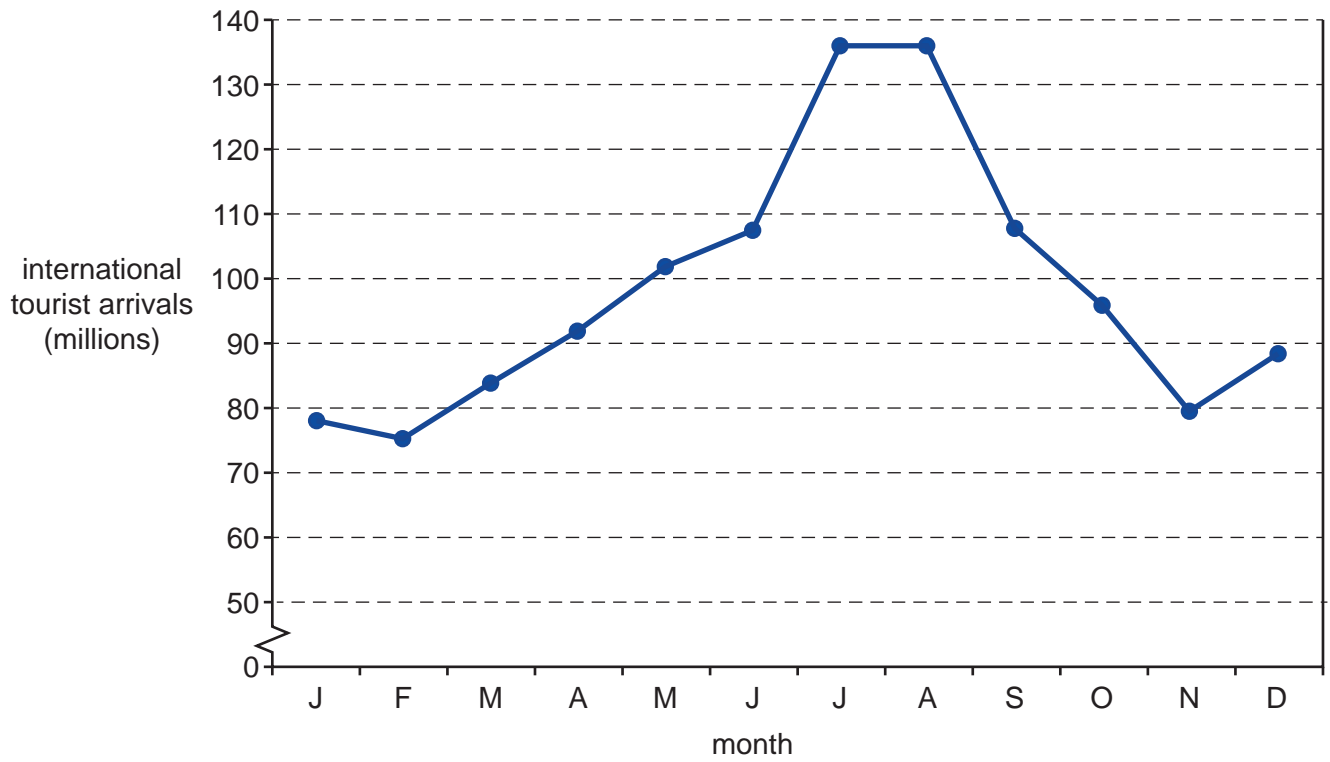

* El Niño is a local warming of surface waters in the equatorial zone of the Pacific Ocean that affects global atmospheric circulation.

On the map: Dry indicates drought. Wet indicates unusually high rainfall. Warm indicates abnormally high temperatures. Cool indicates abnormally low temperatures.

Fig. 4.1 for Question 4

A section of the Ramapo River, USA, an HIC in North America

Fig. 7.1 for Question 7

Monthly international tourist arrivals for the world in 2015

Fig. 10.1 for Question 10

Measures of the size of the economies of two MICs: China in Asia, and Mexico in North America, 2015–20 predicted average

Key

- China
- Mexico

Real GDP is a measure of all the goods and services produced by an economy in a year adjusted for inflation to allow year-on-year comparison.

Permission to reproduce items where third-party owned material protected by copyright is included has been sought and cleared where possible. Every reasonable effort has been made by the publisher (UCLES) to trace copyright holders, but if any items requiring clearance have unwittingly been included, the publisher will be pleased to make amends at the earliest possible opportunity.