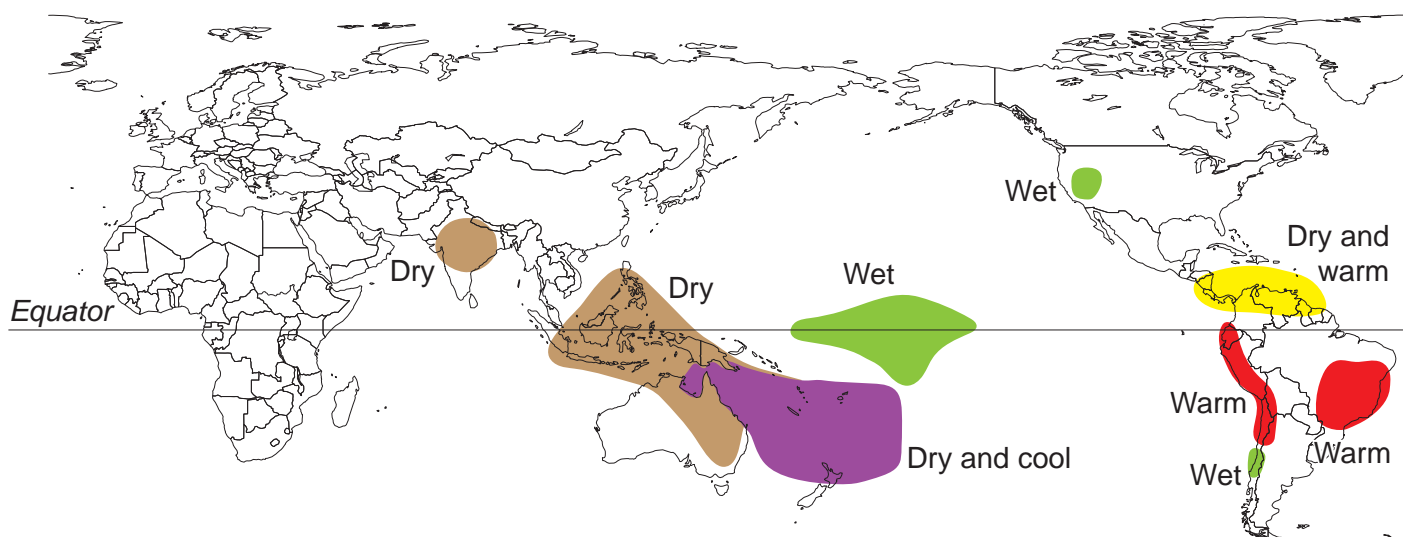

* El Niño is a local warming of surface waters in the equatorial zone of the Pacific Ocean that affects global atmospheric circulation.

On the map: Dry indicates drought. Wet indicates unusually high rainfall. Warm indicates abnormally high temperatures. Cool indicates abnormally low temperatures.

Fig. 4.1 for Question 4

A section of the Ramapo River, USA, an HIC in North America

Fig. 7.1 for Question 7

Monthly international tourist arrivals for the world in 2015

Fig. 10.1 for Question 10

Measures of the size of the economies of two MICs: China in Asia, and Mexico in North America, 2015–20 predicted average